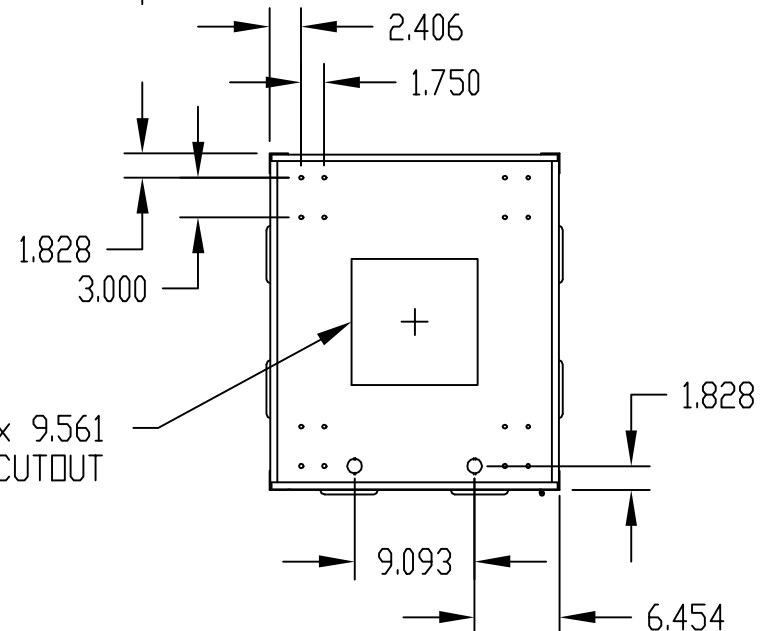

PART NAME	ECONOMIZER CABINET RACK (19" P.S., VENTED)	PART No.	ER-16602 thru ER-16626	REV. DATE	1-27-11
-----------	--	----------	------------------------	-----------	---------

NOTES:

- ① PANEL MOUNTING RAILS TAPPED #10-32 ON E.I.A. UNIVERSAL SPACING AND ARE FULLY ADJUSTABLE.
- ② MOUNTING HOLES PIERCED IN BASE FOR #RC-7758 CASTERS.
- ③ LOAD RATING: 1200 LBS. MAX.
- ☒ (2) SETS OF (10) HOODED LOUVERS CENTERED ON EACH SIDE.
- (2) SETS OF (15) HOODED LOUVERS CENTERED ON EACH SIDE.
- (4) SETS OF (10) HOODED LOUVERS ON EACH SIDE.
- △ (4) SETS OF (15) HOODED LOUVERS ON EACH SIDE.

MOUNTING PROVISIONS FOR OPTIONAL FAN.

TOP VIEW

FRONT VIEW

SIDE VIEW

REAR VIEW

BOTTOM VIEW

MATERIAL:

- SIDES AND REAR DOOR _____ 20 GA. STEEL
- REAR DOOR STIFFENER _____ 18 GA. STEEL
- TOP, BOTTOM, RAIL SUPPORTS AND DOOR STOPS _____ 16 GA. STEEL
- VERTICAL RAILS _____ 14 GA. STEEL
- PANEL MOUNTING RAILS _____ 12 GA. STEEL