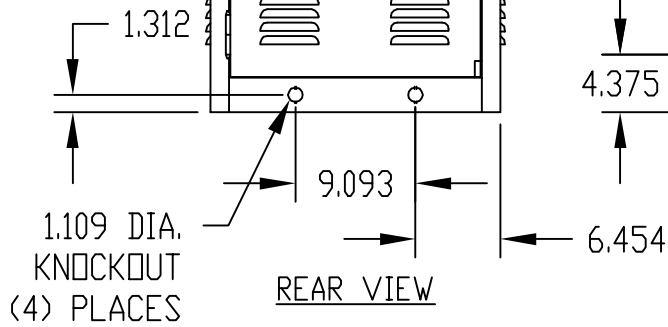

MOUNTING PROVISIONS FOR OPTIONAL FAN.

TOP VIEW

FRONT VIEW

SIDE VIEW

REAR VIEW

BOTTOM VIEW

MATERIAL:

- SIDES AND REAR DOOR _____ 20 GA. STEEL
- REAR DOOR STIFFENER _____ 18 GA. STEEL
- TOP, BOTTOM, RAIL SUPPORTS AND DOOR STOPS _____ 16 GA. STEEL
- VERTICAL RAILS _____ 14 GA. STEEL
- PANEL MOUNTING RAILS _____ 12 GA. STEEL

FINISH:

- FRAME ASSEMBLY, SIDES AND REAR DOOR _____ SAND TEXTURE
- _____ ROYAL BLUE TEXTURE
- _____ BLACK TEXTURE
- PANEL MOUNTING RAILS AND DOOR STOPS _____ SMOOTH BLACK

OPTIONAL ACCESSORIES

PART NO.	PANEL SPACE A	B	C	D	E	F	PANEL MTG. RAILS PART NO.	ECONOGLAS DOORS PART NO.
ER-16602 ☒	42.000	47.312	18.500	17.000	—	38.562	PMR-9450	V-9763-L
ER-16603 ○	52.500	57.812			—	49.062	PMR-9451	V-9764-L
ER-16604 ○	61.250	66.562			27.531	57.812	PMR-9452	V-9765-L
ER-16605 ○	70.000	75.312			31.906	66.562	PMR-9453	V-9766-L
ER-16606 ○	78.750	84.062	18.500	17.000	36.281	75.312	PMR-9454	V-9767-L
ER-16612 □	42.000	47.312	25.500	24.000	—	38.562	PMR-9450	V-9763-L
ER-16613 △	52.500	57.812			—	49.062	PMR-9451	V-9764-L
ER-16614 △	61.250	66.562			27.531	57.812	PMR-9452	V-9765-L
ER-16615 △	70.000	75.312			31.906	66.562	PMR-9453	V-9766-L
ER-16616 △	78.750	84.062	25.500	24.000	36.281	75.312	PMR-9454	V-9767-L
ER-16622 □	42.000	47.312	30.750	29.250	—	38.562	PMR-9450	V-9763-L
ER-16623 △	52.500	57.812			—	49.062	PMR-9451	V-9764-L
ER-16624 △	61.250	66.562			27.531	57.812	PMR-9452	V-9765-L
ER-16625 △	70.000	75.312			31.906	66.562	PMR-9453	V-9766-L
ER-16626 △	78.750	84.062	30.750	29.250	36.281	75.312	PMR-9454	V-9767-L